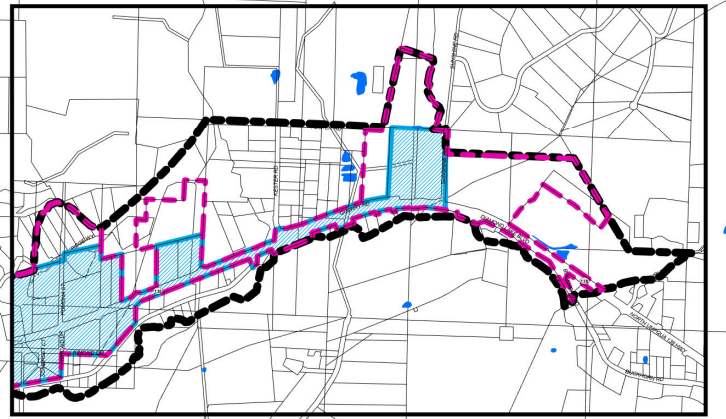

- Parcels
- City Limits Boundary
- Downtown Historic Boundary
- Urban Growth Boundary
- Diamond Lake Urban Renewal District Boundary

This product is for informational purposes and may not have been prepared for, or be suitable for legal, engineering, or surveying purposes. The City of Roseburg is not responsible for map errors, omissions, misuse, or misinterpretation.
Map by:
Planning Division, (541) 492-6750
Printed on: 4/5/2024

0 0.42 0.85 1.7 Miles