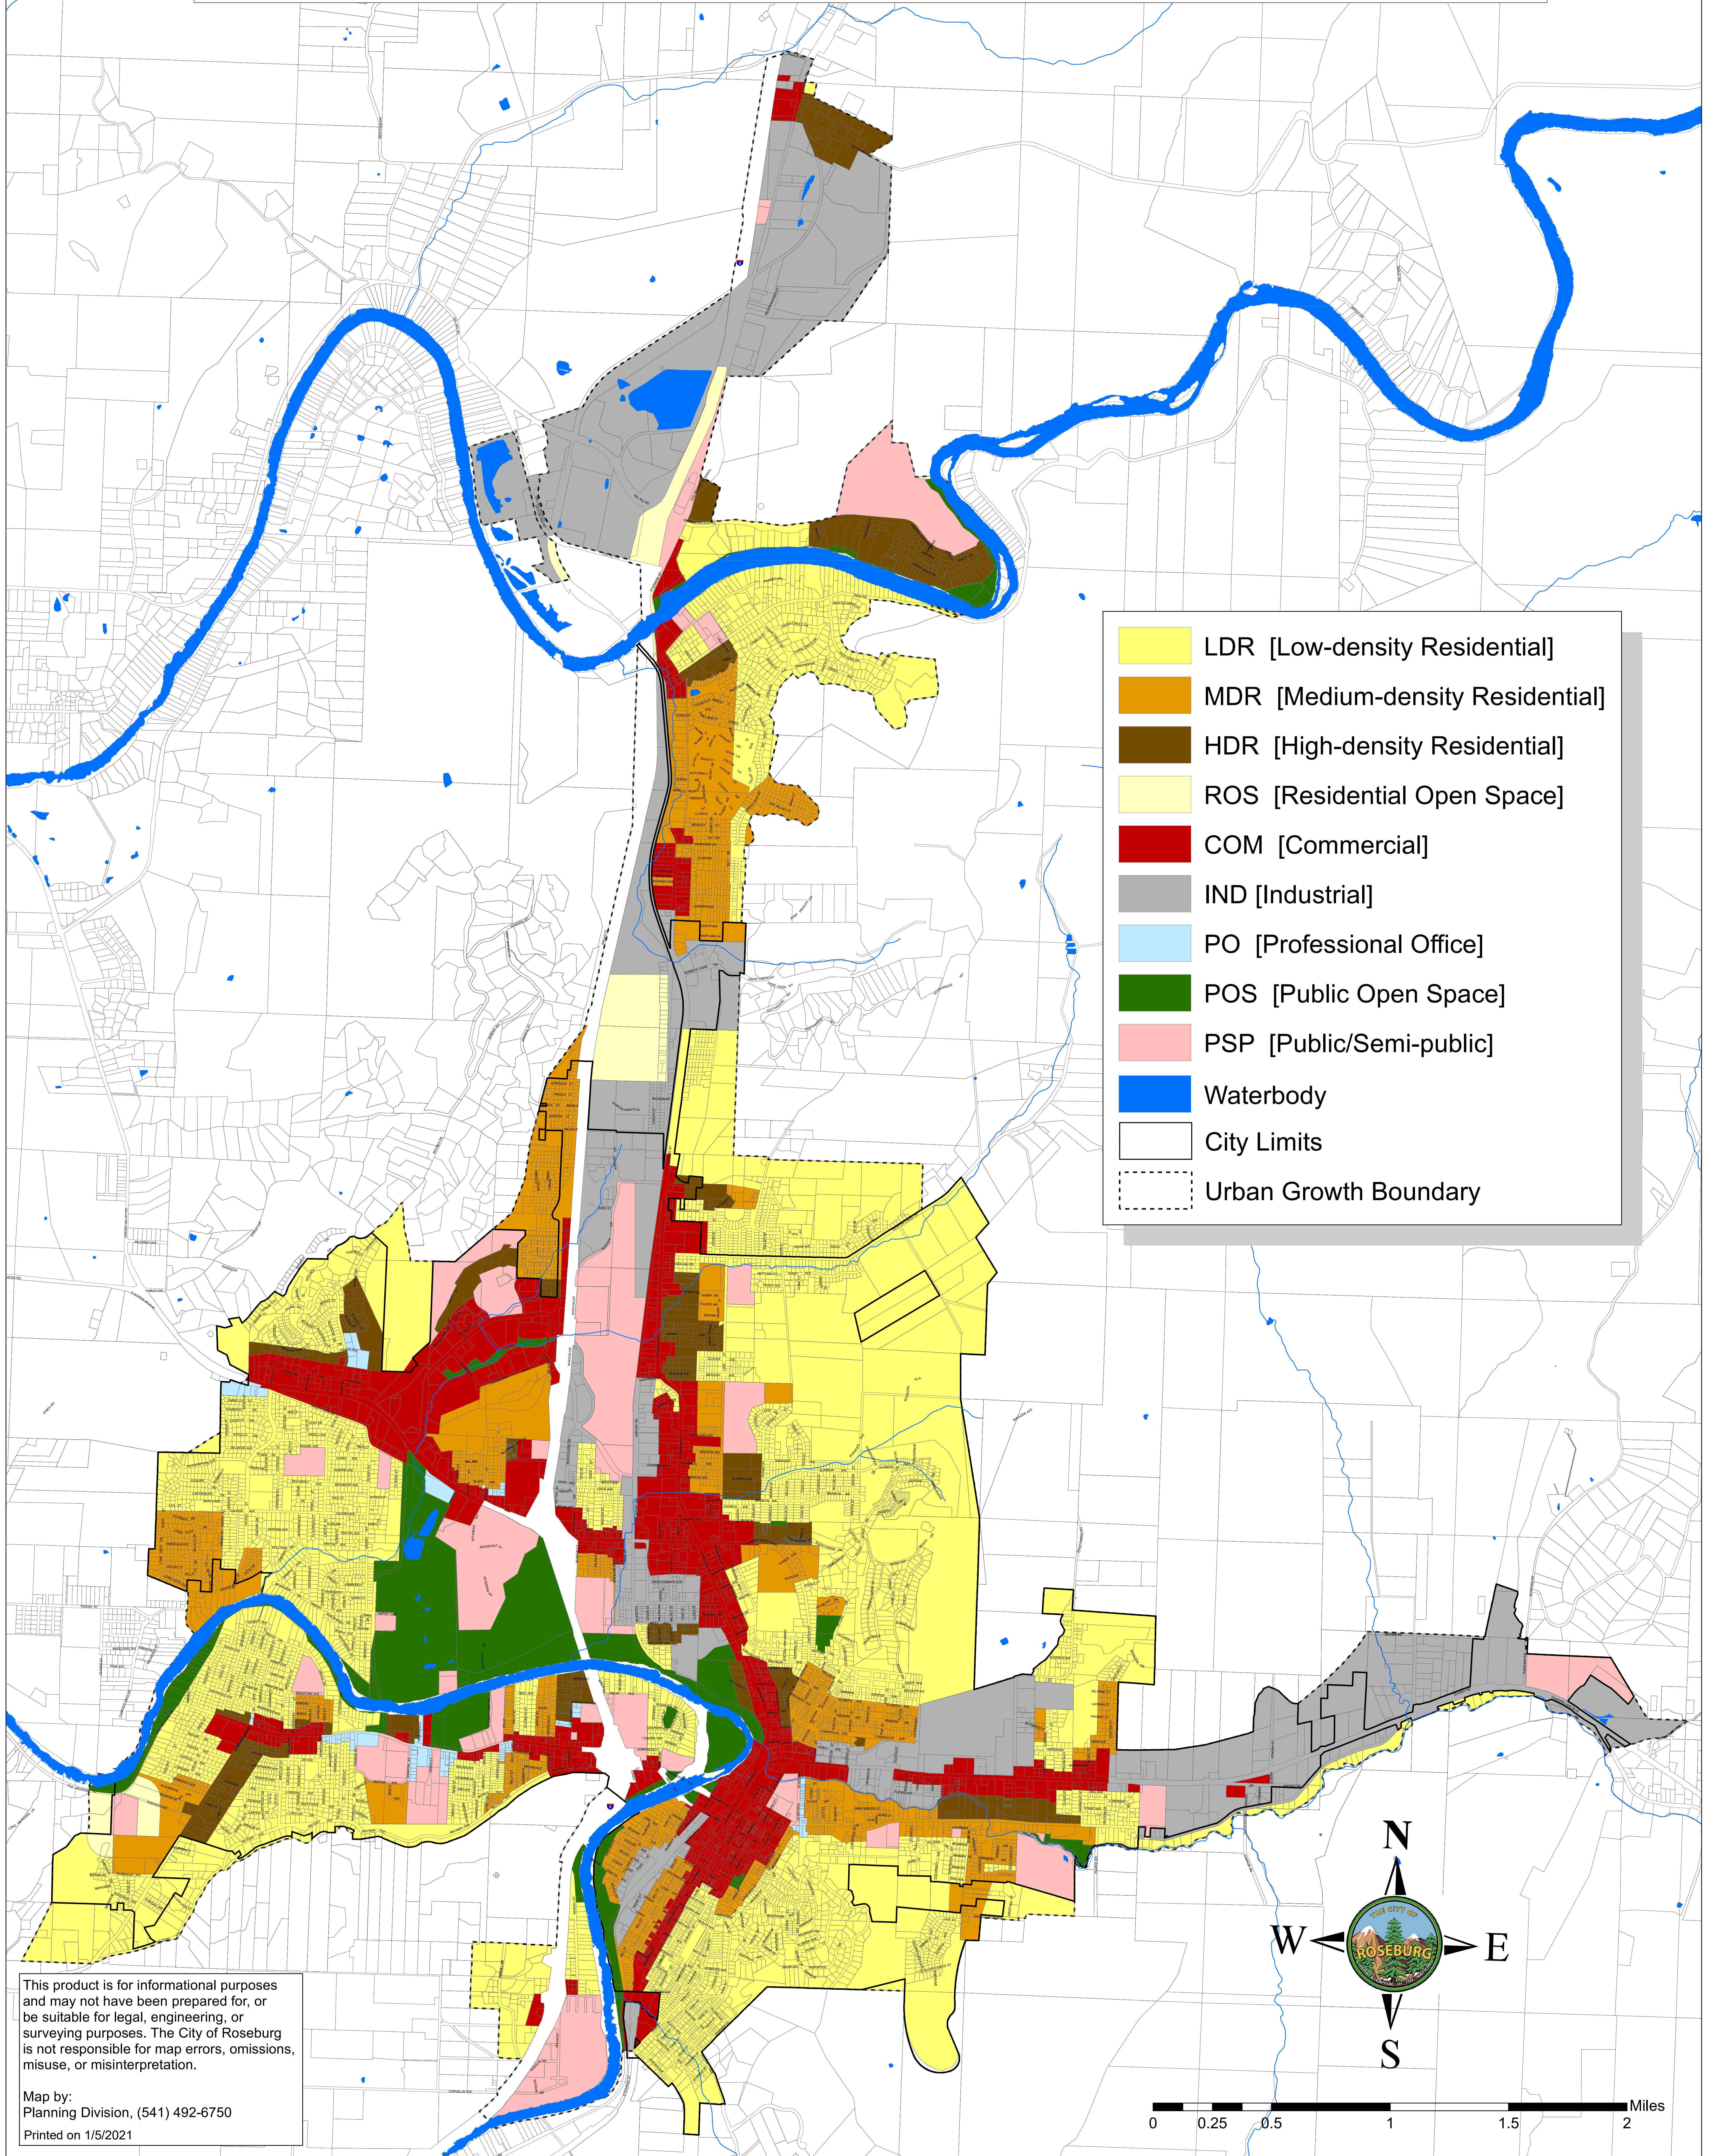

Roseburg Comprehensive Plan Map

This product is for informational purposes and may not have been prepared for, or be suitable for legal, engineering, or surveying purposes. The City of Roseburg is not responsible for map errors, omissions, misuse, or misinterpretation.

Map by:
Planning Division, (541) 492-6750
Printed on 1/5/2021