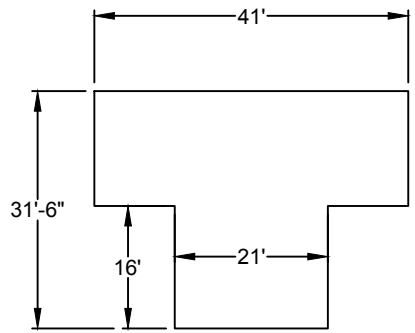

SINGLE HANGAR- ROW B

DOOR HEIGHT: 10.5 FT.

SINGLE HANGAR- ROW E

DOOR HEIGHT: 13 FT.

SINGLE HANGAR- ROW F, G, H

DOOR HEIGHT: 11 FT.

SINGLE HANGAR- ROW I & C

DOOR HEIGHT: 12 FT.

TWIN HANGAR- ROW D

DOOR HEIGHT: 15 FT.

TWIN HANGAR- ROW J

DOOR HEIGHT: 15 FT.