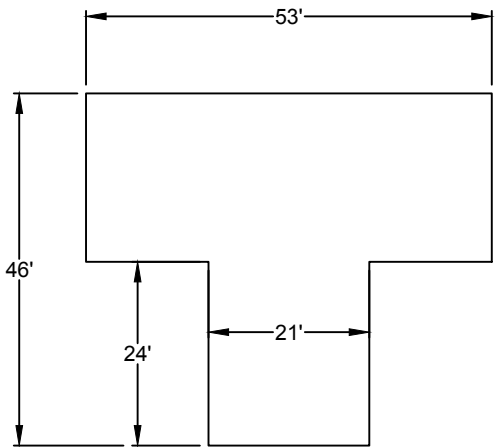

SINGLE HANGAR- ROW B

DOOR HEIGHT: 10.5 FT.

SINGLE HANGAR- ROW E

DOOR HEIGHT: 13 FT.

SINGLE HANGAR- ROW F, G, H

DOOR HEIGHT: 11 FT.

SINGLE HANGAR- ROW I & C

DOOR HEIGHT: 12 FT.

TWIN HANGAR- ROW D

DOOR HEIGHT: 15 FT.

TWIN HANGAR- ROW J

DOOR HEIGHT: 15 FT.