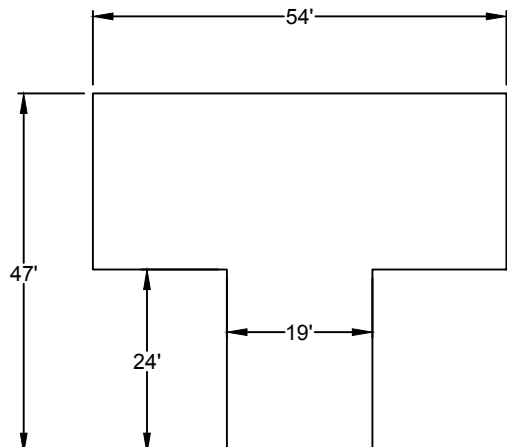

SINGLE HANGAR- ROW B

DOOR HEIGHT: 10.5 FT.

SINGLE HANGAR- ROW E

DOOR HEIGHT: 13 FT.

SINGLE HANGAR- ROW F, G, H

DOOR HEIGHT: 11 FT.

SINGLE HANGAR- ROW I & C

DOOR HEIGHT: 12 FT.

TWIN HANGAR- ROW D

DOOR HEIGHT: 15 FT.

TWIN HANGAR- ROW J

DOOR HEIGHT: 15 FT.