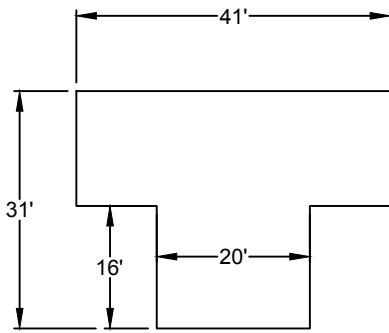

SINGLE HANGAR- ROW B

DOOR HEIGHT: 10.5 FT.

SINGLE HANGAR- ROW E

DOOR HEIGHT: 13 FT.

SINGLE HANGAR- ROW F, G, H

DOOR HEIGHT: 11 FT.

SINGLE HANGAR- ROW I & C

DOOR HEIGHT: 12 FT.

TWIN HANGAR- ROW D

DOOR HEIGHT: 15 FT.

TWIN HANGAR- ROW J

DOOR HEIGHT: 15 FT.