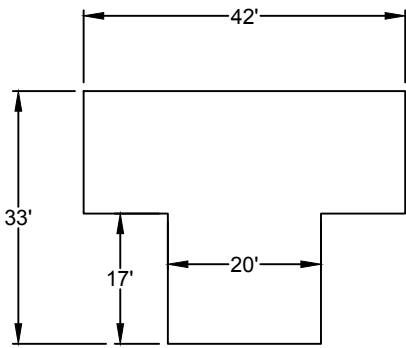

SINGLE HANGAR- ROW B

DOOR HEIGHT: 10.5 FT.

SINGLE HANGAR- ROW E

DOOR HEIGHT: 13 FT.

SINGLE HANGAR- ROW F, G, H

DOOR HEIGHT: 11 FT.

SINGLE HANGAR- ROW I & C

DOOR HEIGHT: 12 FT.

TWIN HANGAR- ROW D

DOOR HEIGHT: 15 FT.

TWIN HANGAR- ROW J

DOOR HEIGHT: 15 FT.