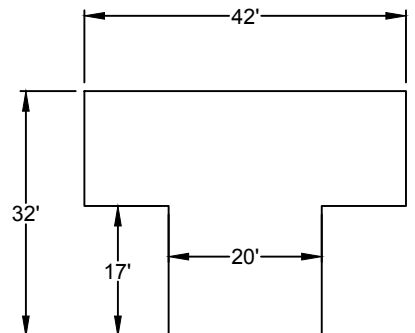

SINGLE HANGAR- ROW B

DOOR HEIGHT: 10.5 FT.

SINGLE HANGAR- ROW E

DOOR HEIGHT: 13 FT.

SINGLE HANGAR- ROW F, G, H

DOOR HEIGHT: 11 FT.

SINGLE HANGAR- ROW I & C

DOOR HEIGHT: 12 FT.

TWIN HANGAR- ROW D

DOOR HEIGHT: 15 FT.

TWIN HANGAR- ROW J

DOOR HEIGHT: 15 FT.